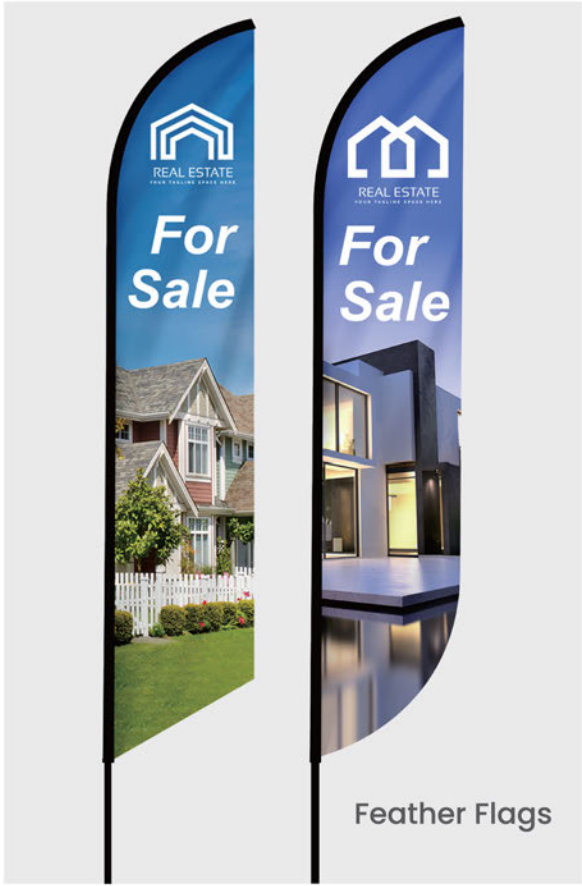

LARGE FORMAT CATALOG

Vinyl and Fabric Banners

Custom sizes – Indoor and Outdoor

13oz and 18oz Vinyl Banner

Mesh Banner

Fabric Banners

Pole Banner Sets

Professional Banner Finishing Options

Standard Retractable
 23" x 66" 33" x 81"
 24" x 81" 47" x 81"

Tension Fabric Stand
 36" x 90"
 48" x 90"

Deluxe Retractable
 33" x 81"
 33" x 81" Double Sided

SD Retractable
 36" x 92" 60" x 92"
 48" x 92"

X-stand
 24" x 63"
 32" x 71"

Table Top Banner Stand
 11.5" x 17.5"

Step and Repeat Backdrop
 10' x 8'
More sizes available

Advertising Flags

Feather Flags

X-Large 18ft - Large 14ft - Medium 10.5ft - Small 9ft

Teardrop Flag

XL 13.5ft
Large 11.2ft
Medium 9ft
Small 7ft

Rectangle Flag

Large 15ft
Medium 11.8ft
Small 8.5ft

Econo Feather Flag

One Size 16ft

Custom Pole Flag

Indoor and Outdoor Base Options